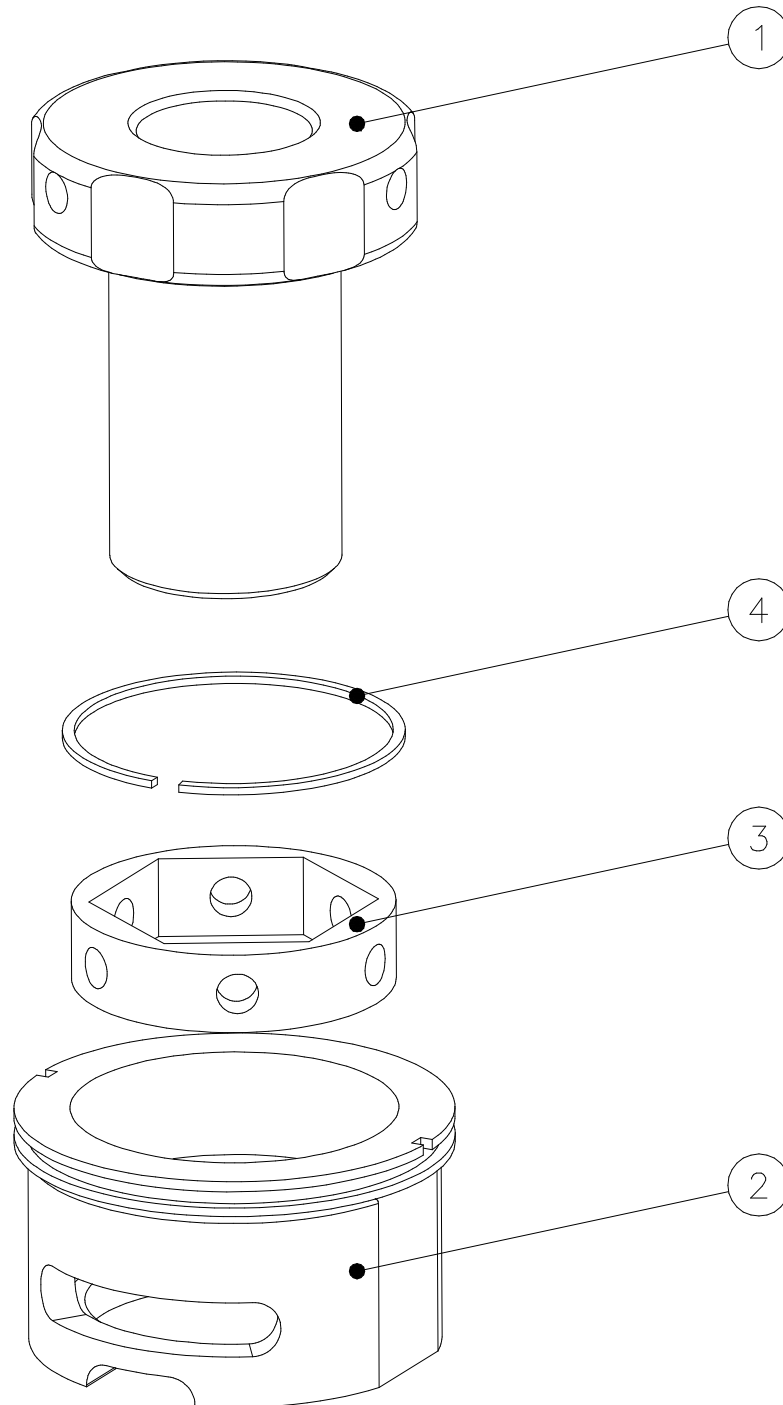

# SRT TENSIONER ADAPTOR KIT PARTS LIST

(INCH SERIES)

**SRT TENSIONER ADAPTOR KIT PARTS LIST**  
**(INCH SERIES)**

***SRT ADAPTOR KIT REF : SRT1 1"***

ITEM	DESCRIPTION	QTY	PART CODE
	<b>SRT1 1" ADAPTOR KIT</b>	<b>1</b>	<b>SRTAS010003</b>
1	SRT PULLER SLEEVE (1" - 8UN)	1	SRTPS01UE00
	<b>SRT1 1" BRIDGE ASSEMBLY</b>	<b>1</b>	<b>SRTAS010004</b>
2	SRT BRIDGE	1	SRTBR01UE01
3	HEX ROTATING DISC	1	INTNR00UE01
4	CLIP	1	STDRC000009

***SRT ADAPTOR KIT REF : SRT1 1-1/8"***

ITEM	DESCRIPTION	QTY	PART CODE
	<b>SRT1 1-1/8" ADAPTOR KIT</b>	<b>1</b>	<b>SRTAS010005</b>
1	SRT PULLER SLEEVE (1-1/8" - 8UN)	1	SRTPS01UF00
	<b>SRT1 1-1/8" BRIDGE ASSEMBLY</b>	<b>1</b>	<b>SRTAS010006</b>
2	SRT BRIDGE	1	SRTBR01UF01
3	HEX ROTATING DISC	1	INTNR00UF01
4	CLIP	1	STDRC000010

***SRT ADAPTOR KIT REF : SRT2 1"***

ITEM	DESCRIPTION	QTY	PART CODE
	<b>SRT2 1" ADAPTOR KIT</b>	<b>1</b>	<b>SRTAS020003</b>
1	SRT PULLER SLEEVE (1" - 8UN)	1	SRTPS02UE00
	<b>SRT2 1" BRIDGE ASSEMBLY</b>	<b>1</b>	<b>SRTAS020004</b>
2	SRT BRIDGE	1	SRTBR02UE01
3	HEX ROTATING DISC	1	INTNR00UE01
4	CLIP	1	STDRC000009

**SRT TENSIONER ADAPTOR KIT PARTS LIST**  
**(INCH SERIES)**

***SRT ADAPTOR KIT REF : SRT2 1-1/4"***

ITEM	DESCRIPTION	QTY	PART CODE
	<b>SRT2 1-1/4" ADAPTOR KIT</b>	<b>1</b>	<b>SRTAS020007</b>
1	SRT PULLER SLEEVE (1-1/4" - 8UN)	1	SRTPS02UG00
	<b>SRT2 1-1/4" BRIDGE ASSEMBLY</b>	<b>1</b>	<b>SRTAS020008</b>
2	SRT BRIDGE	1	SRTBR02UG01
3	HEX ROTATING DISC	1	INTNR00UG01
4	CLIP	1	STDRC000011