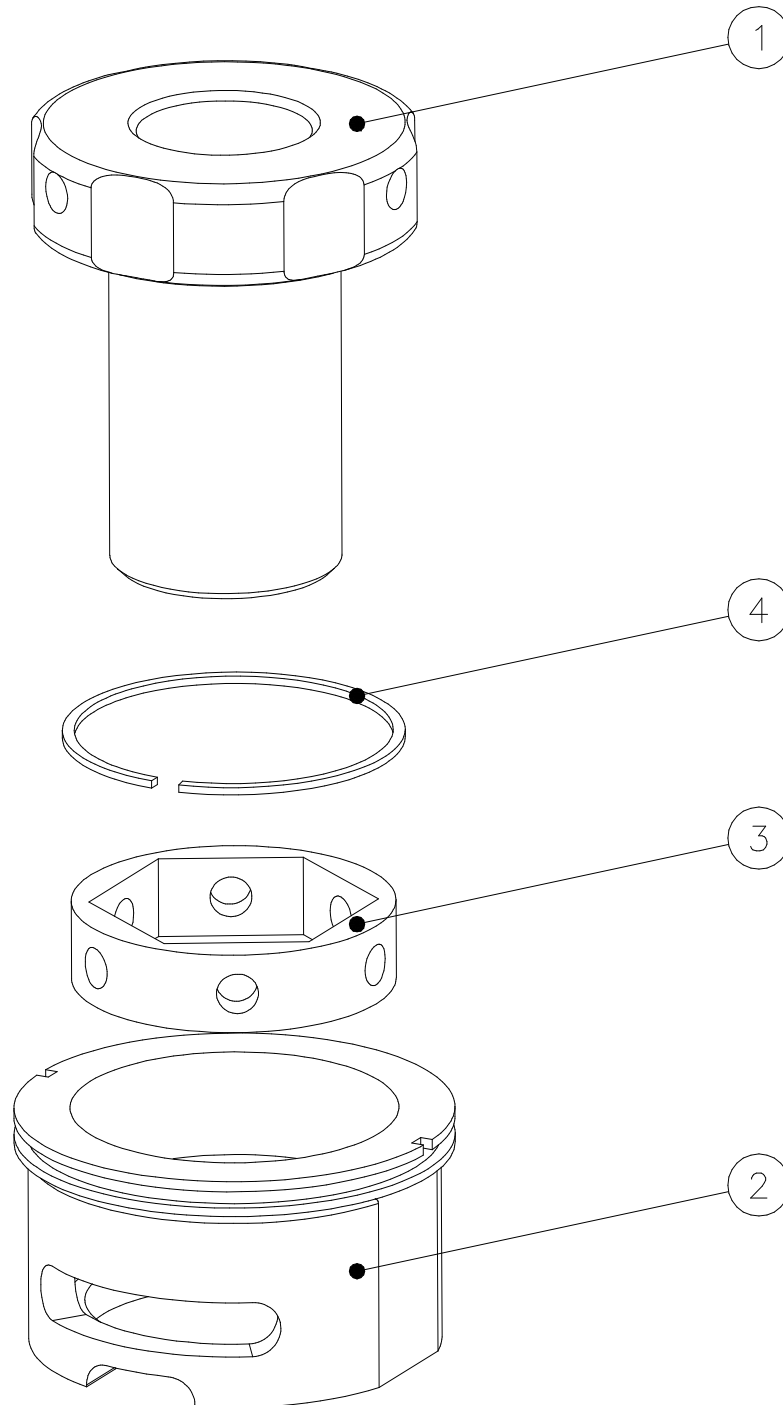

SRT TENSIONER ADAPTOR KIT PARTS LIST

(METRIC SERIES)

SRT TENSIONER ADAPTOR KIT PARTS LIST
(METRIC SERIES)

SRT ADAPTOR KIT REF : SRT1 M24

ITEM	DESCRIPTION	QTY	PART CODE
	SRT1 M24 ADAPTOR KIT	1	SRTAS010007
1	SRT PULLER SLEEVE (M24x3)	1	SRTPS01MG00
	SRT1 M24 BRIDGE ASSEMBLY	1	SRTAS010008
2	SRT BRIDGE	1	SRTBR01UE01
3	HEX ROTATING DISC	1	INTNR00MG01
4	CLIP	1	STDRC000009

SRT ADAPTOR KIT REF : SRT1 M27

ITEM	DESCRIPTION	QTY	PART CODE
	SRT1 M27 ADAPTOR KIT	1	SRTAS010009
1	SRT PULLER SLEEVE (M27x3)	1	SRTPS01MH00
	SRT1 1" BRIDGE ASSEMBLY	1	SRTAS010004
2	SRT BRIDGE	1	SRTBR01UE01
3	HEX ROTATING DISC	1	INTNR00UE01
4	CLIP	1	STDRC000009

SRT ADAPTOR KIT REF : SRT2 M24

ITEM	DESCRIPTION	QTY	PART CODE
	SRT2 M24 ADAPTOR KIT	1	SRTAS020011
1	SRT PULLER SLEEVE (M24x3)	1	SRTPS02MG00
	SRT2 M24 BRIDGE ASSEMBLY	1	SRTAS020012
2	SRT BRIDGE	1	SRTBR02UE01
3	HEX ROTATING DISC	1	INTNR00MG01
4	CLIP	1	STDRC000009

SRT ADAPTOR KIT REF : SRT2 M27

ITEM	DESCRIPTION	QTY	PART CODE
	SRT2 M27 ADAPTOR KIT	1	SRTAS020013
1	SRT PULLER SLEEVE (M27x3)	1	SRTPS02MH00
	SRT2 1" BRIDGE ASSEMBLY	1	SRTAS020004
2	SRT BRIDGE	1	SRTBR02UE01
3	HEX ROTATING DISC	1	INTNR00UE01
4	CLIP	1	STDRC000009