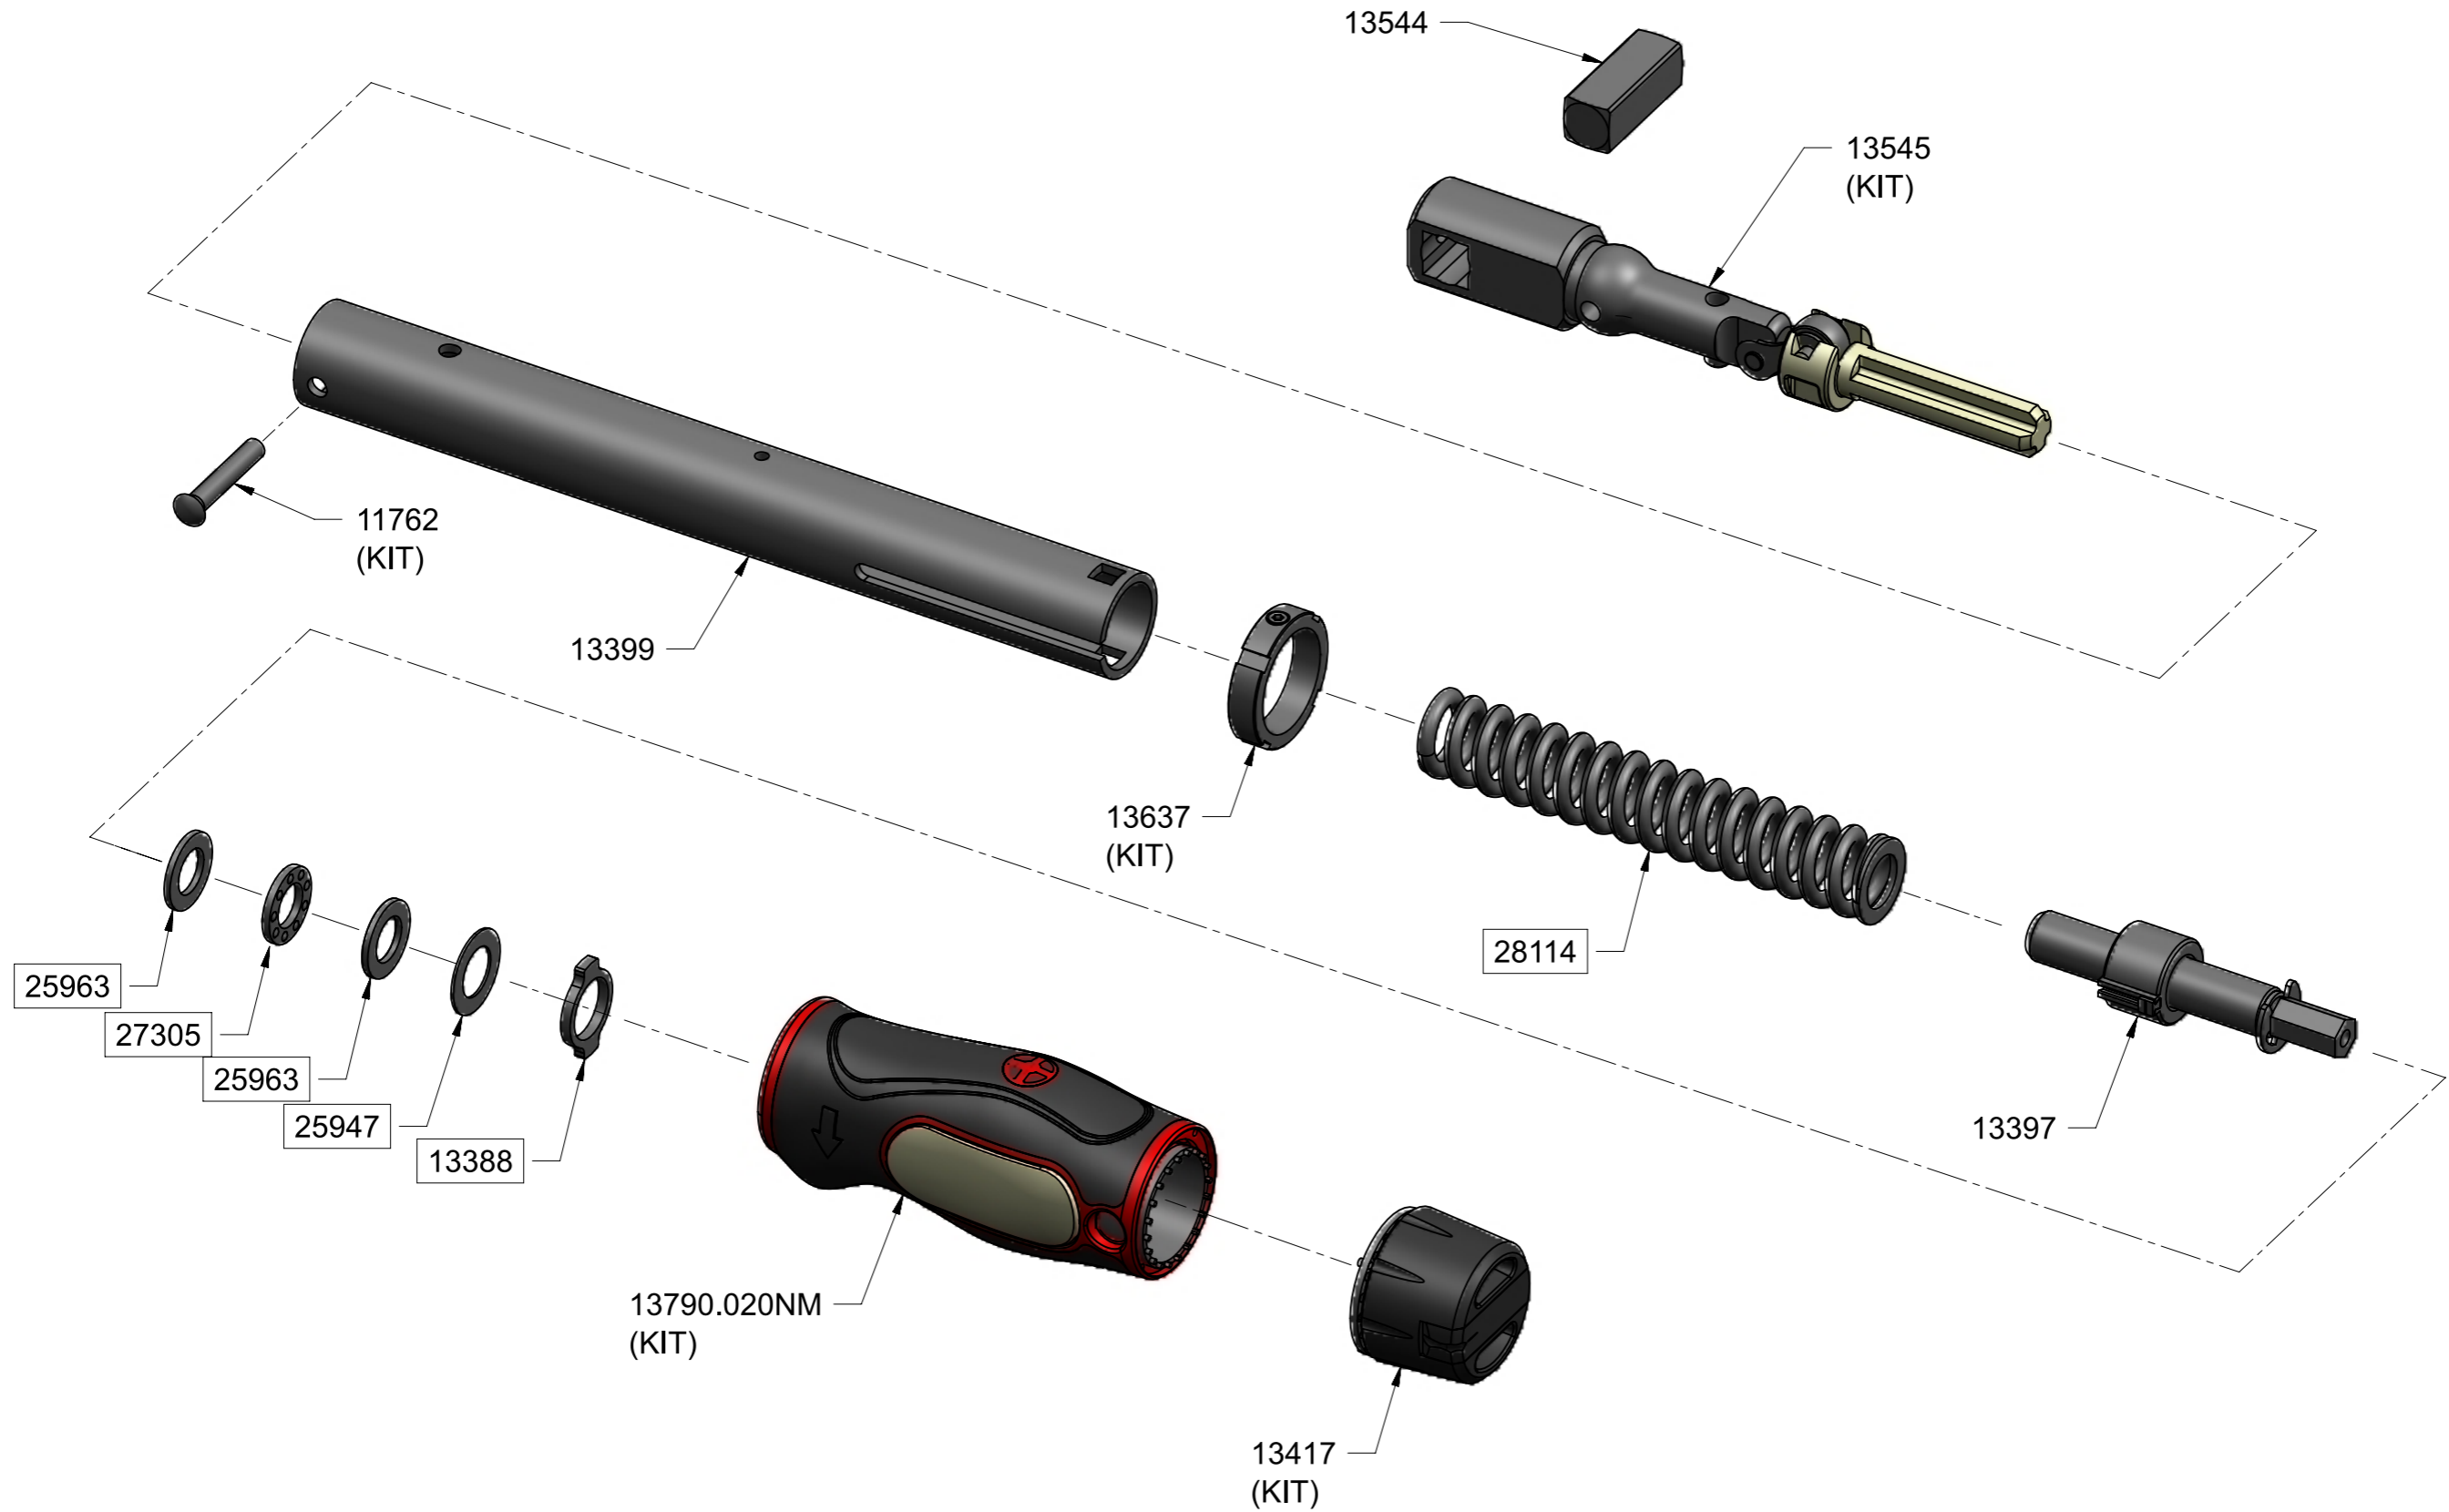

13837 - TW TTf TT20 FIXED HEAD 3/8" SQ. DR. 4-20 N.m ONLY - SPARES LISTING

ISSUE 2
08DEC17
ECN-008042

ALL BOXED PART NUMBERS ARE SUBJECT TO A MINIMUM ORDER QUANTITY